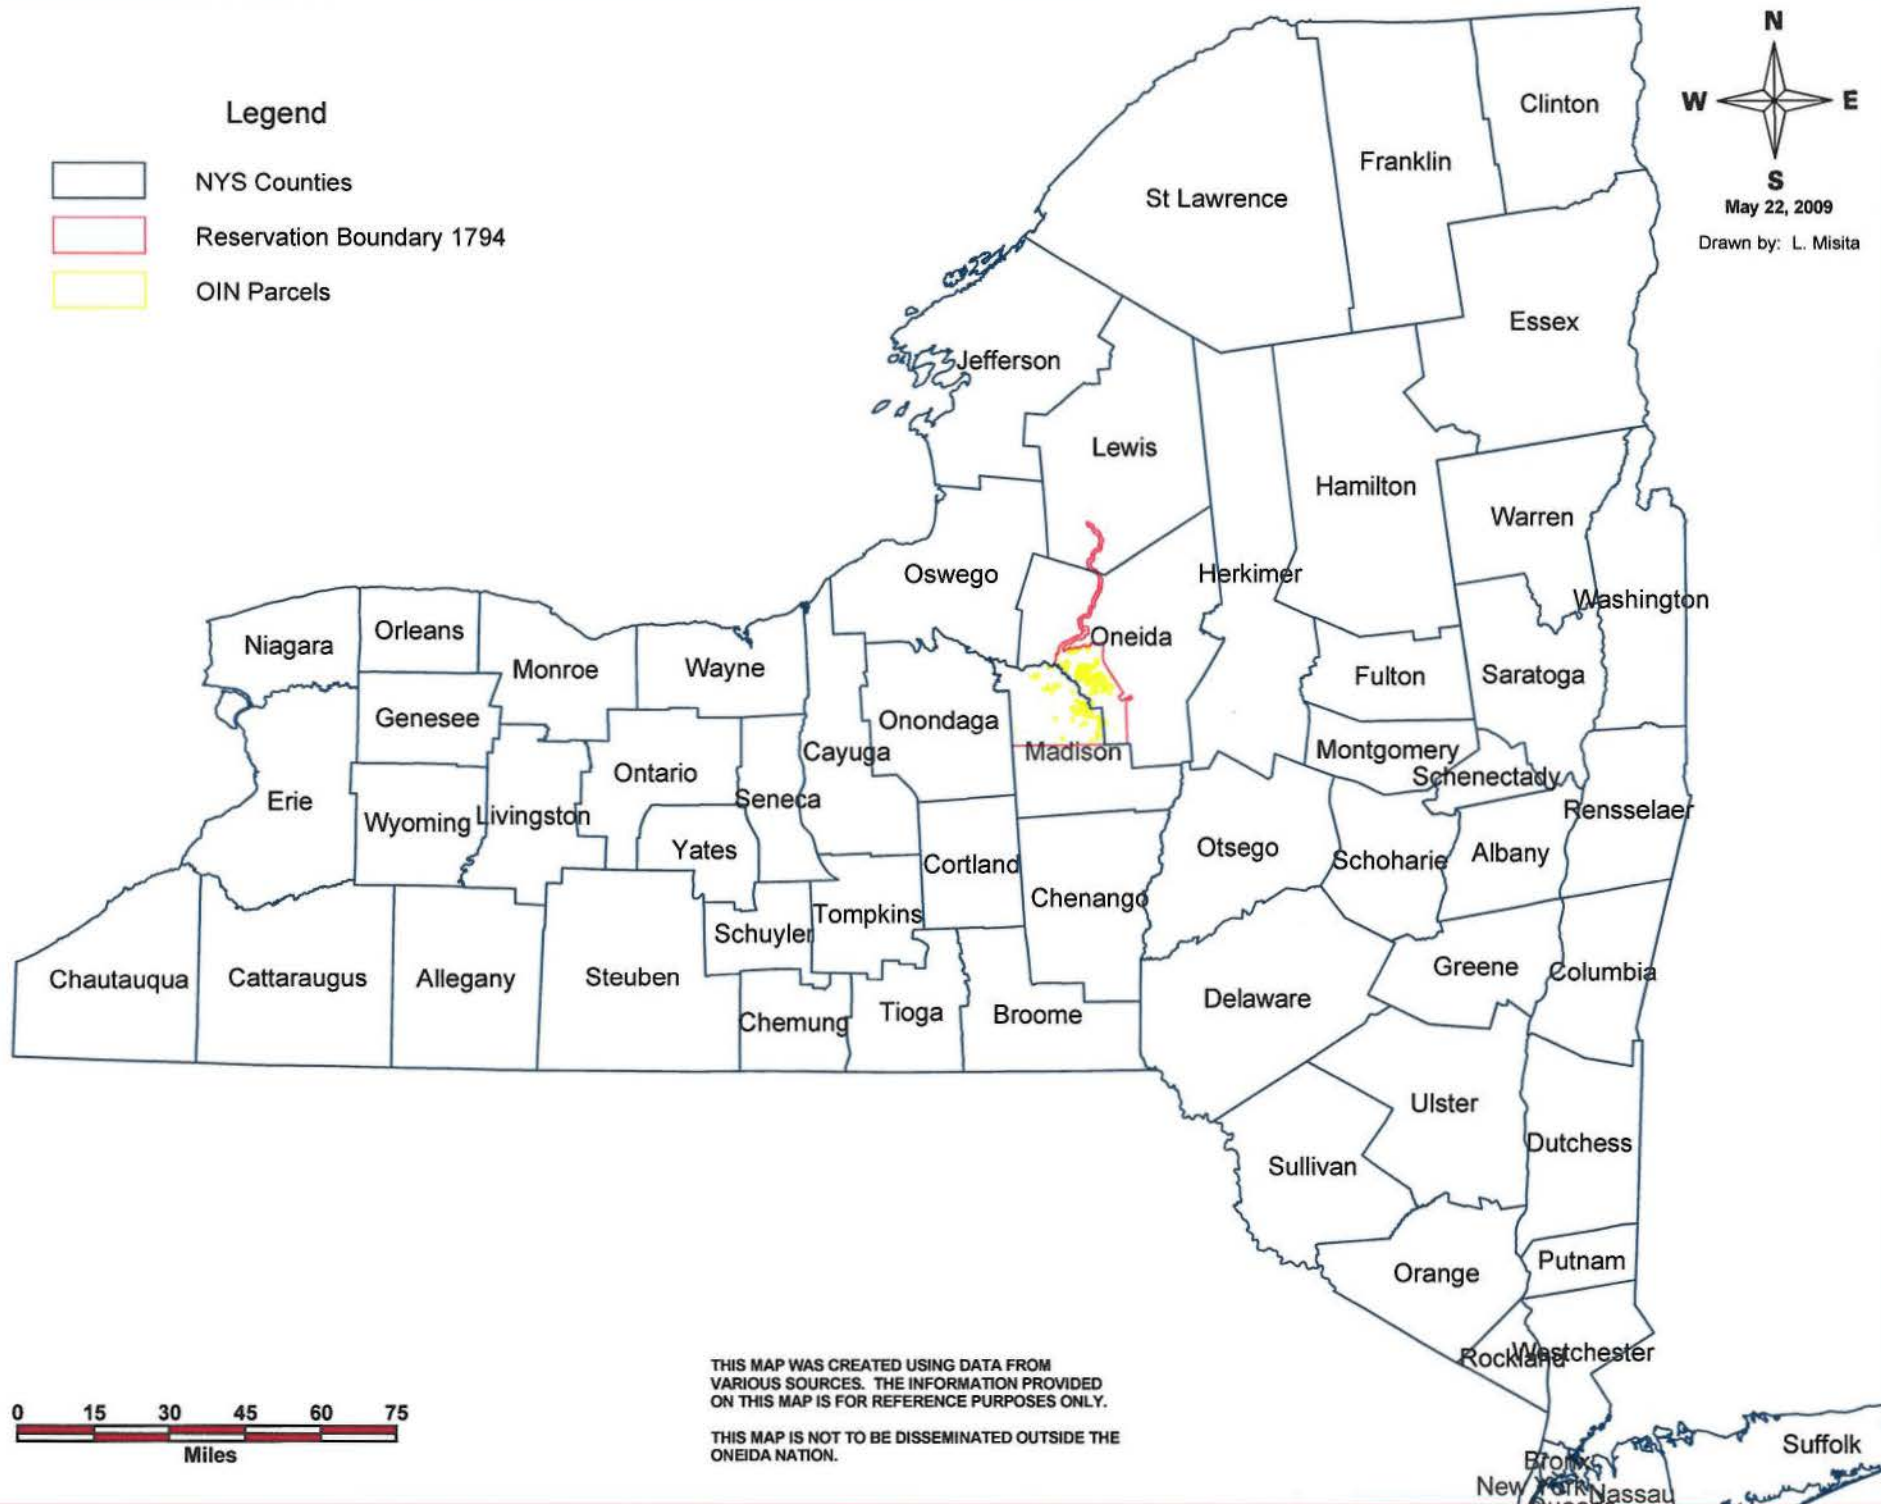

Other Program Attachments

- 1) Map of New York State Showing Oneida Indian Nation Reservation Lands
- 2) Map of Nation Lands

Section 1
Purpose and Need for the Proposed Action

Map of New York State Showing Oneida Nation Reservation Boundary

May 22, 2009

Drawn by: L. Misita

Legend

-  NYS Counties
-  Reservation Boundary 1794
-  OIN Parcels

THIS MAP WAS CREATED USING DATA FROM VARIOUS SOURCES. THE INFORMATION PROVIDED ON THIS MAP IS FOR REFERENCE PURPOSES ONLY.

THIS MAP IS NOT TO BE DISSEMINATED OUTSIDE THE ONEIDA NATION.